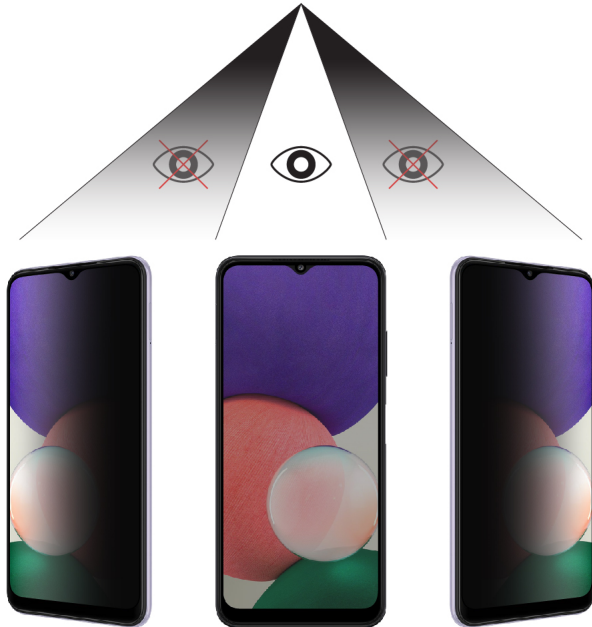

PREMIUM PRIVACY ANTI-SPY SEMI CURVED FULL GLUE TEMPERED GLASS

Take care of your privacy and make your smartphone's contents non accessible to non authorized persons. The revolutionary screen protector **PREMIUM PRIVACY ANTI-SPY** from **IDOL 1991** and **VOLTE-TEL**, will amaze even the most demanding customers.

The new **PREMIUM PRIVACY ANTI-SPY SEMI CURVED TEMPERED GLASS** protects your smartphone from prying eyes as the screen visibility becomes so narrow that is impossible to view from a side position. With just **0.30mm thickness**, it has **high precision curved edges** for maximum safety.

The specific tempered glass acts as a **light filter that blocks visibility over a 360° angle**. The specific Tempered Glass is designed to be **compatible with raised edge cases** to maximize screen protection.